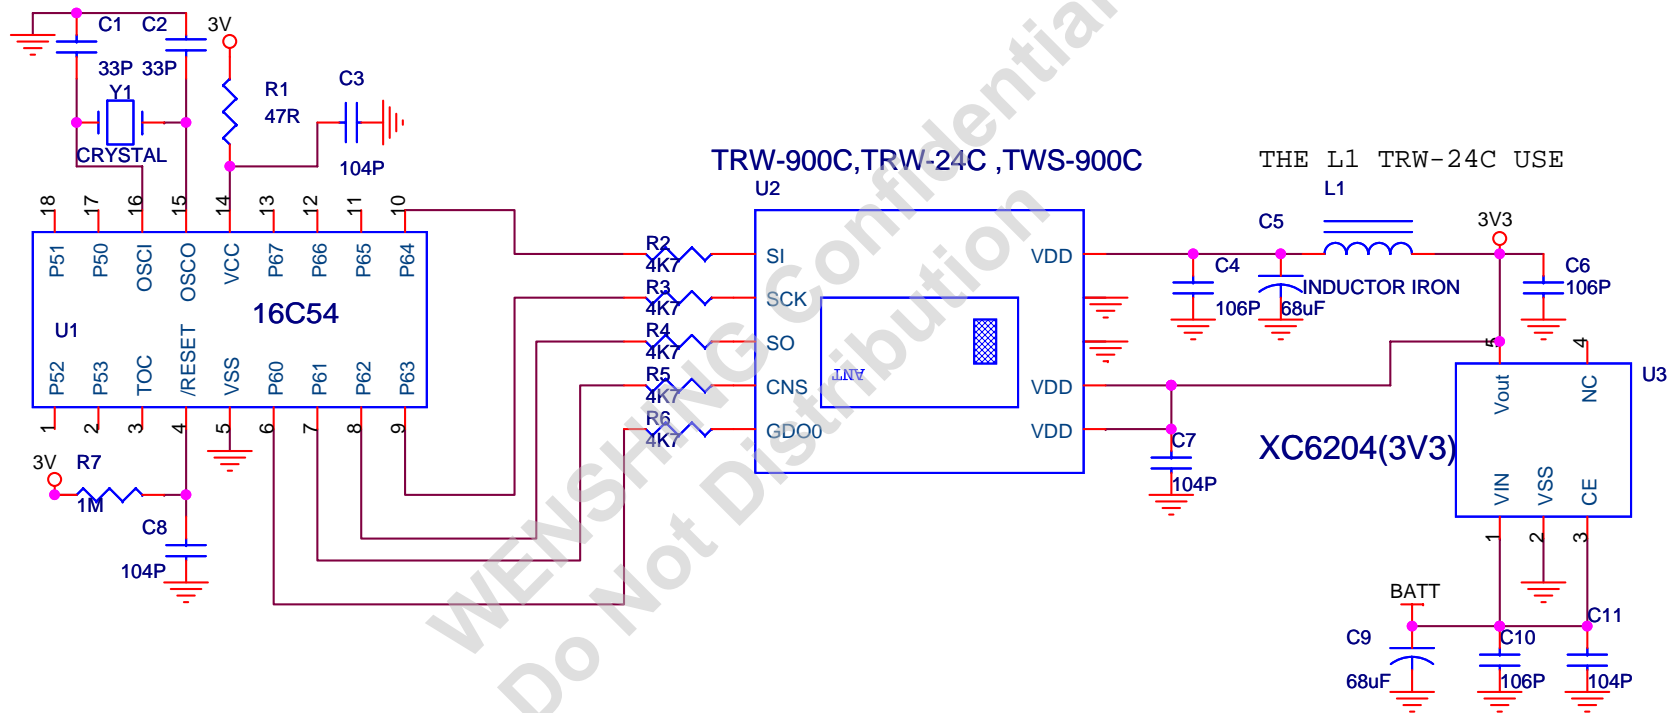

# TRW-900C TWS-900C TRW-24C DEMO SCH

Title		
WENSHING		
Size	Document Number	Rev
A	TRW-24C DEMO TEST 線路	<RevCode>
Date:	Friday, November 03, 2006	Sheet 1 of 1